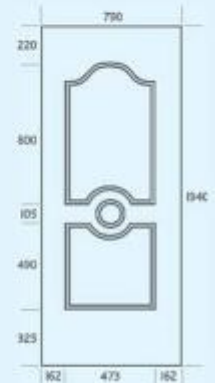

Amazon 1 Diamond Lead

dimensions

Ashley 4 PLA 124a/b

Ashley 4 PLA 43a/b

Ashley 4 PLA 45a/b

Ashley 4 PLA 85a/b

Ashley 4 PLA 123a/b

Ashley 6 with Ashley 3 Side Panel PLA 74a/b

Conran 1 PLA 125

Conran 1 PLA 86

options

Conran Solid Panel

Conran 1 Obscure

Conran 1 Georgian Bar

Conran 2 Diamond Lead

dimensions