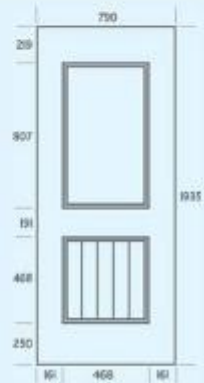

Amazon 1 PLA 95

Amazon 1 PLA 97

Amazon 1 PLA 139

Amazon 1 PLA 143

options

Amazon Solid Panel

Amazon 1 Obscure

Amazon 1 Georgian Bar

Amazon 1 Diamond Lead

dimensions

Ashley 4 PLA 124a/b

Ashley 4 PLA 43a/b

Ashley 4 PLA 45a/b

Ashley 4 PLA 85a/b

Ashley 4 PLA 123a/b

Ashley 6 with Ashley 3 Side Panel PLA 74a/b