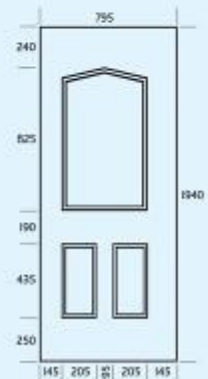

Klein 1 Obscure

Klein 1 Georgian Bar

Klein 1 Diamond Lead

dimensions

lauren

Lauren 1 PLA 69

Lauren Gold

Lauren Jewel

Lauren 1 Diamond Lead

dimensions

Lloyd 1 PLA 119

Lloyd 1 PLA 117

Lloyd 1 PLA 118

Lloyd 1 PLA 145

Lloyd 1 PLA 146

options

Lloyd Solid Panel

Lloyd 1 Obscure

Lloyd 1 Georgian Bar

Lloyd 1 Diamond Lead

dimensions

Morgan 1 Side - PLA 75

Morgan 2 - PLA 75

Morgan 2 - PLA 5

Website www.plaswaydoorpanels.co.uk **Email** info@plasway.co.uk

All door panel sizes are approximately 1940 x 790mm and the dimensions specified should only be used as a guide.
The glass illustrated in this brochure is clear glass, however for photographic reproduction purposes, an obscure backing glass has been used behind the clear glass.
Due to the limitations of the printing process, photographs and colours are representative only and colours may vary from those illustrated.