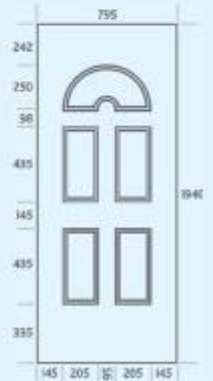

dimensions