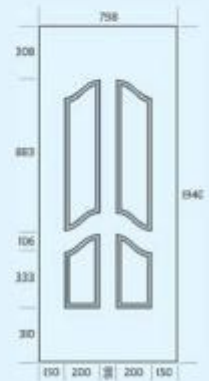

Amazon 1 Diamond Lead

dimensions

Ashley 4 PLA 124a/b

Ashley 4 PLA 43a/b

Ashley 4 PLA 45a/b

Ashley 4 PLA 85a/b

Ashley 4 PLA 123a/b

Ashley 6 with Ashley 3 Side Panel PLA 74a/b

stella

Stella 2 PLA 45b

Stella 2 PLA 38

Stella 2 PLA 46

Stella 2 PLA 120

20

options

Stella
Solid Panel

Stella 2
Obscure

Stella 2
Diamond Lead

dimensions

westwood

Westwood 1 PLA 91

Westwood 1 PLA 28

Westwood 1 PLA 31

Westwood 1 PLA 77

Website www.plaswaydoorpanels.co.uk **Email** info@plasway.co.uk

All door panel sizes are approximately 1940 x 790mm and the dimensions specified should only be used as a guide.
The glass illustrated in this brochure is clear glass, however for photographic reproduction purposes, an obscure backing glass has been used behind the clear glass.
Due to the limitations of the printing process, photographs and colours are representative only and colours may vary from those illustrated.