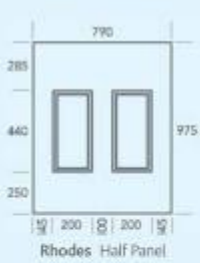

dimensions