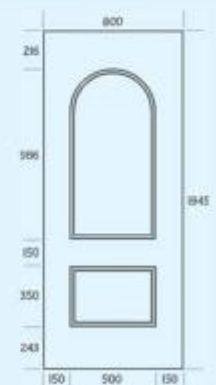

Amazon 1 Diamond Lead

dimensions

Ashley 4 PLA 124a/b

Ashley 4 PLA 43a/b

Ashley 4 PLA 45a/b

Ashley 4 PLA 85a/b

Ashley 4 PLA 123a/b

Ashley 6 with Ashley 3 Side Panel PLA 74a/b

Cardan Solid Panel

Cardan 1 Obscure

Cardan 1 Georgian Bar

Cardan 1 Diamond Lead

dimensions

Conran 1 PLA 78

Conran 1 PLA 50

Conran 1 PLA 65

Conran 1 PLA 125

Conran 1 PLA 86

options

Conran Solid Panel

Conran 1 Obscure

Conran 1 Georgian Bar

Conran 2 Diamond Lead

dimensions