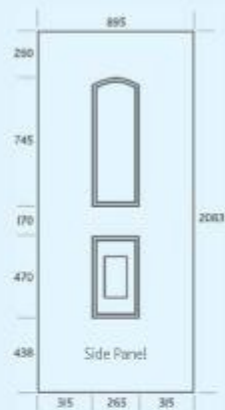

Lloyd Solid Panel

Lloyd 1 Obscure

Lloyd 1 Georgian Bar

Lloyd 1 Diamond Lead

dimensions

Morgan 1 Side - PLA 75

Morgan 2 - PLA 75

Morgan 2 - PLA 5

Morgan 2 Diamond Lead

dimensions

Muir 5 PLA 1/5

Muir 3 PLA 43a/b

Muir 3 PLA 44a/b

Muir 1 PLA 72

Muir 1 Georgian Bar

Muir 3 PLA 73/74

Quant Solid Panel

Quant 1 Obscure

Quant 1 Georgian Bar

Quant 1 Diamond Lead

dimensions

rhodes

Rhodes 2 PLA 136

Rhodes 2 PLA 5

Website www.plaswaydoorpanels.co.uk **Email** info@plasway.co.uk

All door panel sizes are approximately 1940 x 790mm and the dimensions specified should only be used as a guide.
The glass illustrated in this brochure is clear glass, however for photographic reproduction purposes, an obscure backing glass has been used behind the clear glass.
Due to the limitations of the printing process, photographs and colours are representative only and colours may vary from those illustrated.