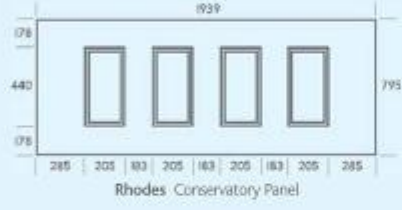

dimensions