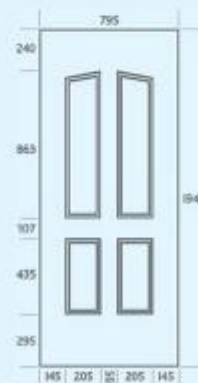

Rhodes 2 PLA 41

Rhodes 2 PLA 43

Rhodes 4 PLA 124

options

Rhodes Solid Panel

Rhodes 2 Obscure

Rhodes 2 Diamond Lead

dimensions

Website www.plaswaydoorpanels.co.uk **Email** info@plasway.co.uk

All door panel sizes are approximately 1940 x 790mm and the dimensions specified should only be used as a guide.
The glass illustrated in this brochure is clear glass, however for photographic reproduction purposes, an obscure backing glass has been used behind the clear glass.
Due to the limitations of the printing process, photographs and colours are representative only and colours may vary from those illustrated.