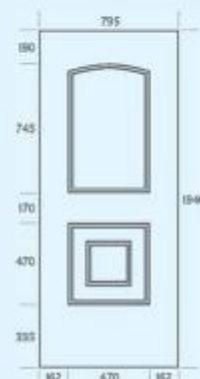

Quant Solid Panel

Quant 1 Obscure

Quant 1 Georgian Bar

Quant 1 Diamond Lead

dimensions

rhodes

Rhodes 2 PLA 136

Rhodes 2 PLA 5

Rhodes 2 PLA 41

Rhodes 2 PLA 43

Rhodes 4 PLA 124

options

Rhodes Solid Panel

Rhodes 2 Obscure

Rhodes 2 Diamond Lead

dimensions

Website www.plaswaydoorpanels.co.uk **Email** info@plasway.co.uk

All door panel sizes are approximately 1940 x 790mm and the dimensions specified should only be used as a guide.
The glass illustrated in this brochure is clear glass, however for photographic reproduction purposes, an obscure backing glass has been used behind the clear glass.
Due to the limitations of the printing process, photographs and colours are representative only and colours may vary from those illustrated.