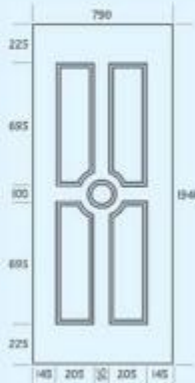

dimensions