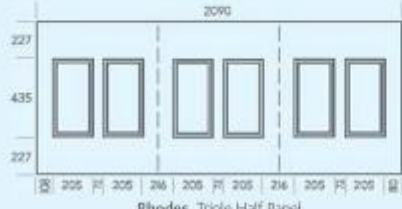

dimensions