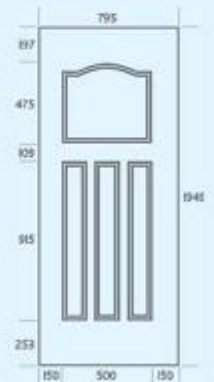

Lauren 1 Diamond Lead

dimensions

Lloyd 1 PLA 119

Lloyd 1 PLA 117

Lloyd 1 PLA 118

Lloyd 1 PLA 145

Lloyd 1 PLA 146

options

Lloyd Solid Panel

Lloyd 1 Obscure

Lloyd 1 Georgian Bar

Lloyd 1 Diamond Lead

dimensions

Morgan 1 Side - PLA 75

Morgan 2 - PLA 75

Morgan 2 - PLA 5